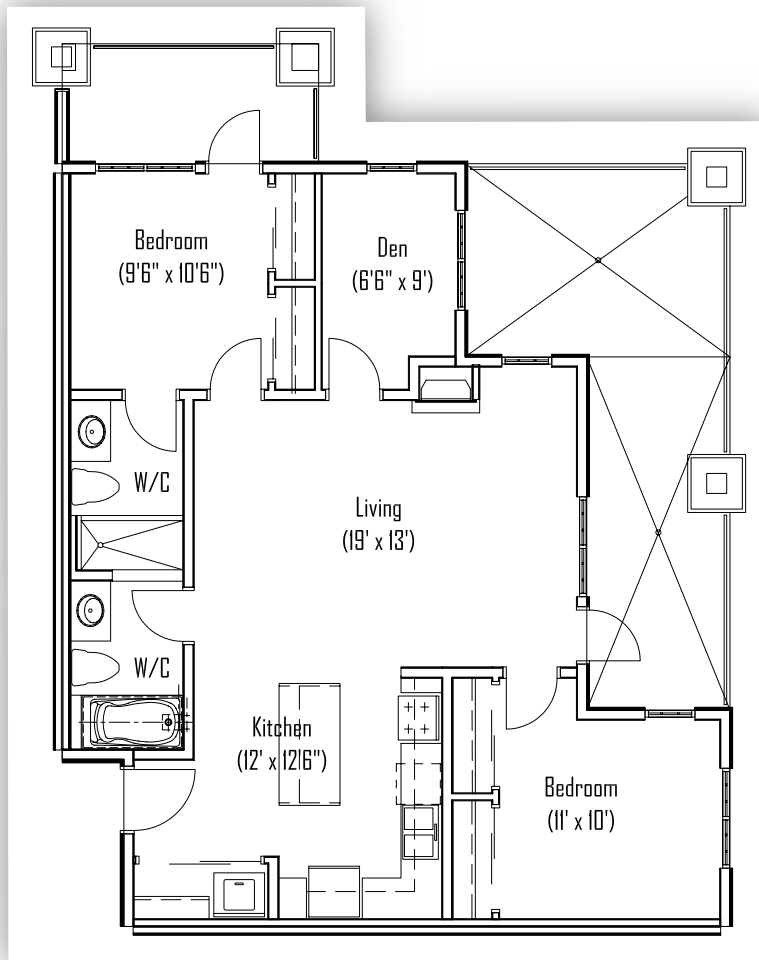

TORRANCE - Unit C

2 Bedroom - 961 Sq Ft

DUNDEE - Unit D

Studio - 492 Sq Ft

Live the Legend

Torrance & Dundee

All pictures are representative only. The developer reserves the right to modify or change sizes, prices, layout and specifications without notice.