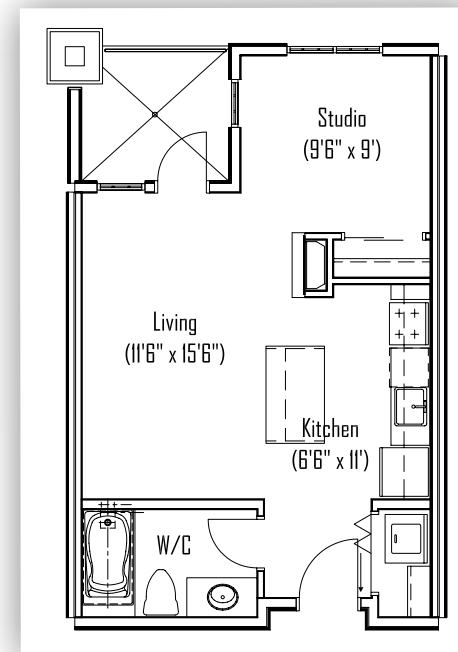

TORRANCE - Unit C

2 Bedroom - 961 Sq Ft

DUNDEE - Unit D

Studio - 492 Sq Ft

Live the Legend

Torrance & Dundee

All pictures are representative only. The developer reserves the right to modify or change sizes, prices, layout and specifications without notice.