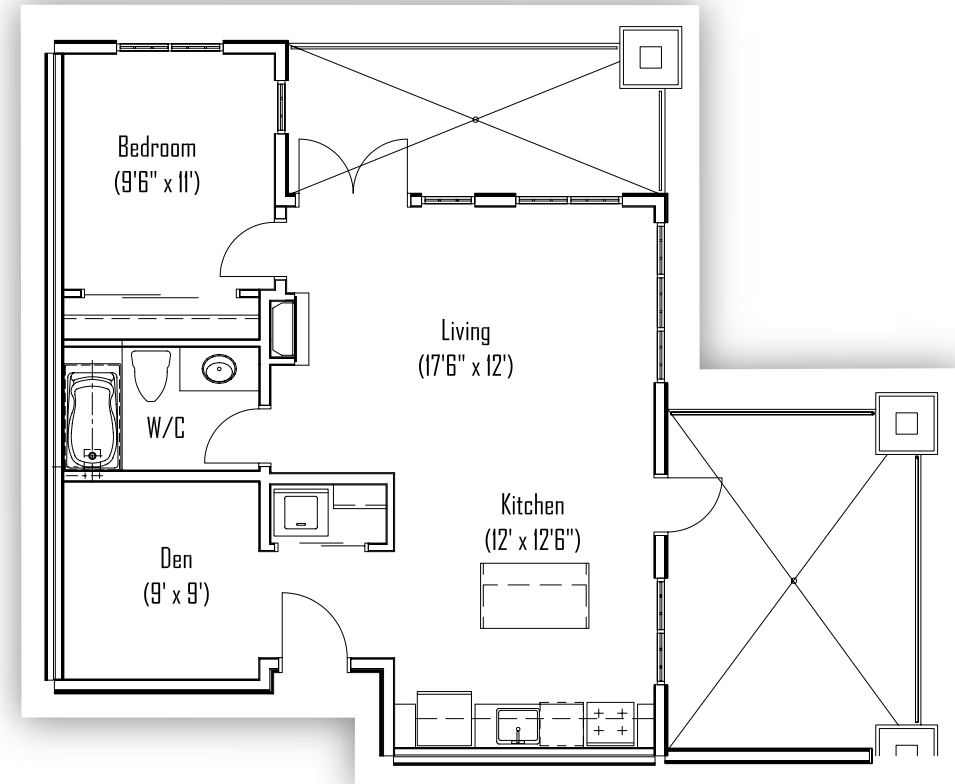

PRESTWICK - Unit F

1 Bedroom - 716 Sq Ft

STRATHMORE - Unit F1

1 Bedroom - 748 Sq Ft

Live the Legend

Prestwick & Strathmore

All pictures are representative only. The developer reserves the right to modify or change sizes, prices, layout and specifications without notice.