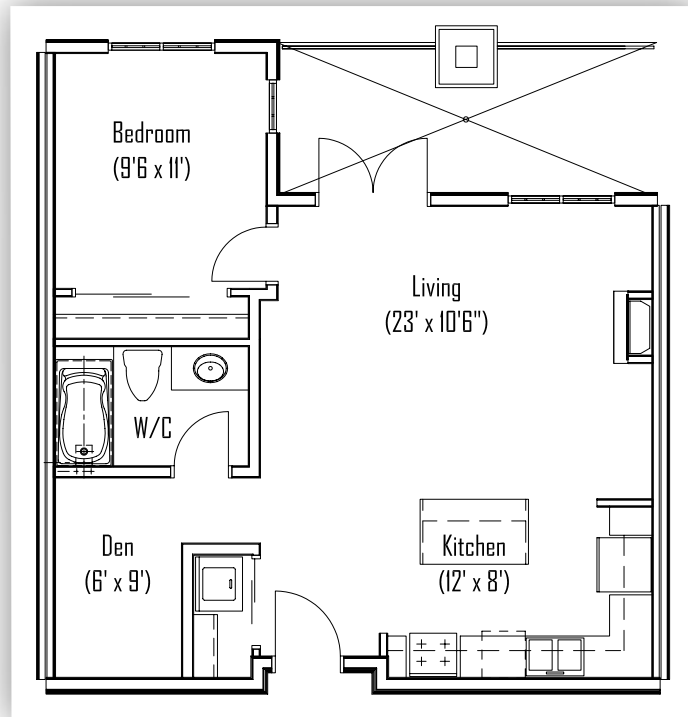

PRESTWICK - Unit F

1 Bedroom - 716 Sq Ft

STRATHMORE - Unit F1

1 Bedroom - 748 Sq Ft

Live the Legend

Prestwick & Strathmore

All pictures are representative only. The developer reserves the right to modify or change sizes, prices, layout and specifications without notice.