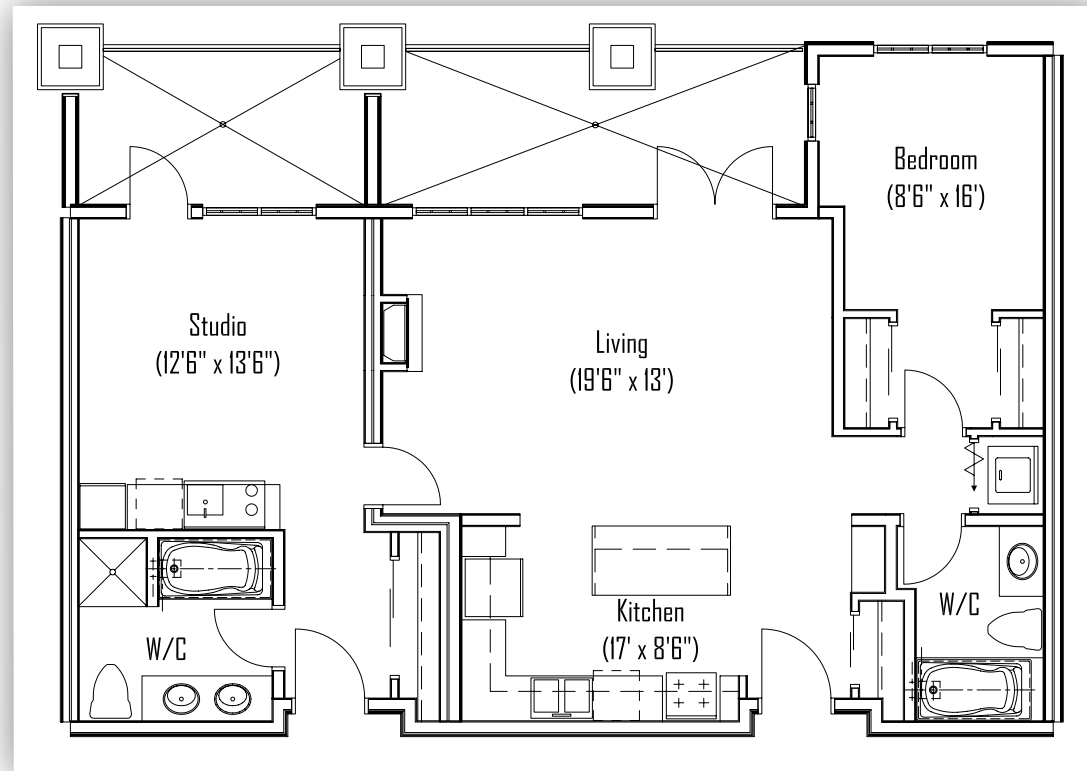

PARKLAND - Unit A

1 Bedroom - 1027 Sq Ft

ROSEBURN - Unit B

1 Bedroom - 562 Sq Ft

Live the Legend

Parkland & Roseburn

All pictures are representative only. The developer reserves the right to modify or change sizes, prices, layout and specifications without notice.