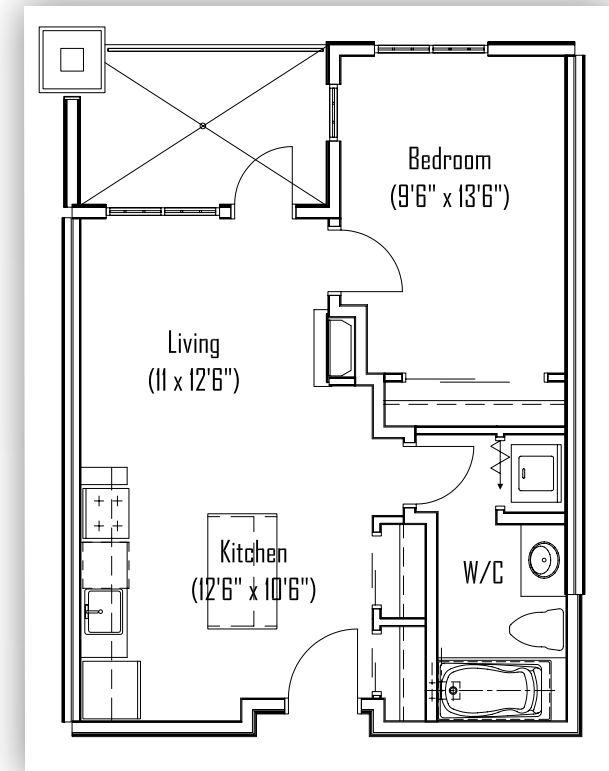

PARKLAND - Unit A

1 Bedroom - 1027 Sq Ft

ROSEBURN - Unit B

1 Bedroom - 562 Sq Ft

Live the Legend

Parkland & Roseburn

All pictures are representative only. The developer reserves the right to modify or change sizes, prices, layout and specifications without notice.