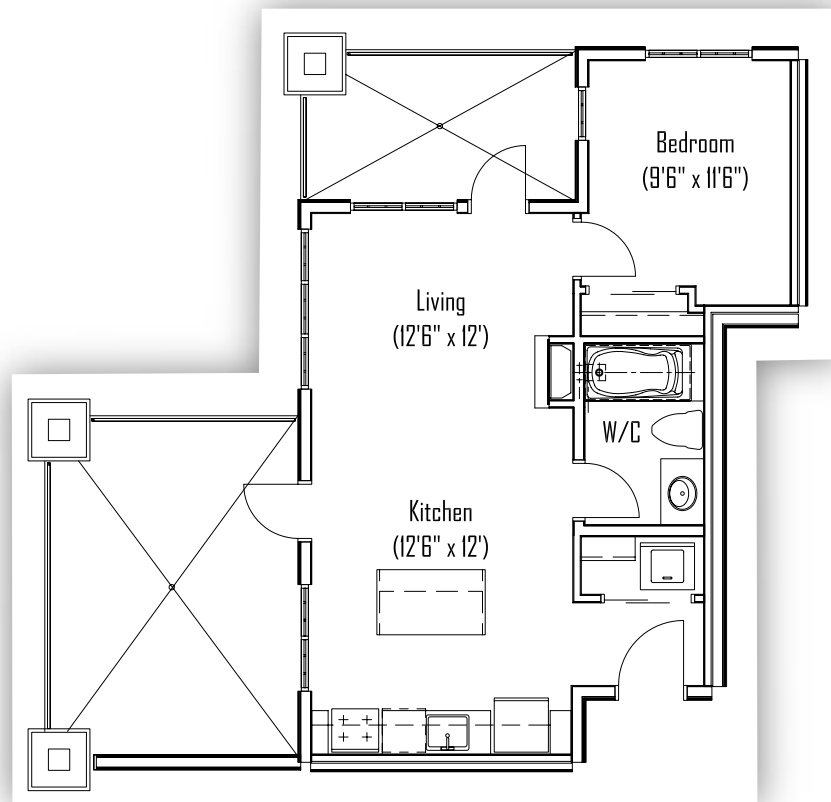

MELROSE - Unit B1

1 Bedroom - 562 Sq Ft

BALGROVE - Unit B2

1 Bedroom - 562 Sq Ft

Live the Legend

Melrose & Balgrove

All pictures are representative only. The developer reserves the right to modify or change sizes, prices, layout and specifications without notice.