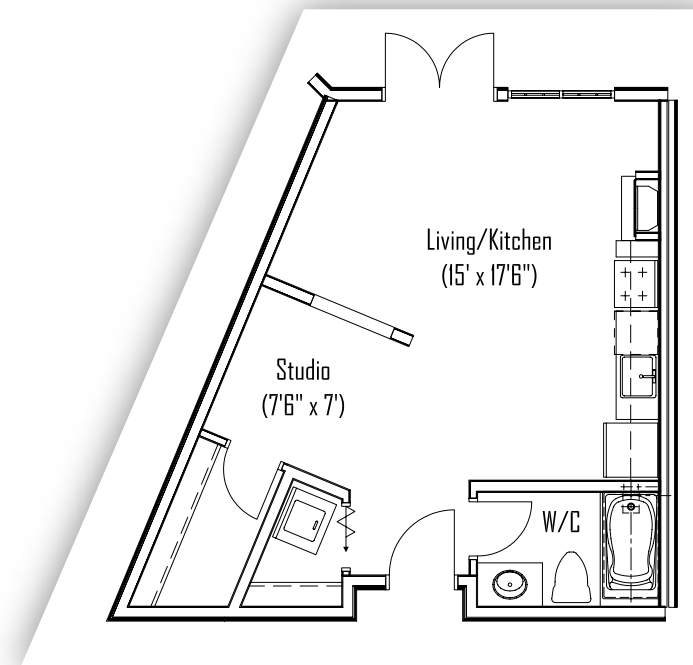

INVERNESS - Unit D3

Studio - 427 Sq Ft

KILLARNEY - Unit D4

Studio - 481 Sq Ft

Live the Legend

Inverness & Killarney

All pictures are representative only. The developer reserves the right to modify or change sizes, prices, layout and specifications without notice.