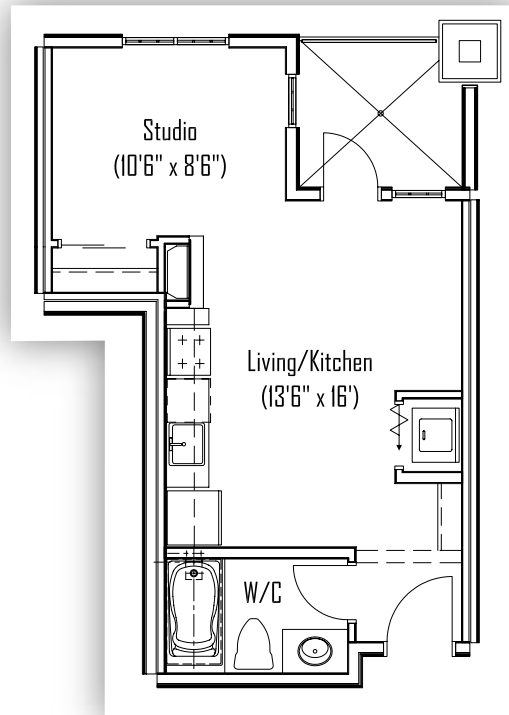

INVERNESS - Unit D3

Studio - 427 Sq Ft

KILLARNEY - Unit D4

Studio - 481 Sq Ft

Live the Legend

Inverness & Killarney

All pictures are representative only. The developer reserves the right to modify or change sizes, prices, layout and specifications without notice.