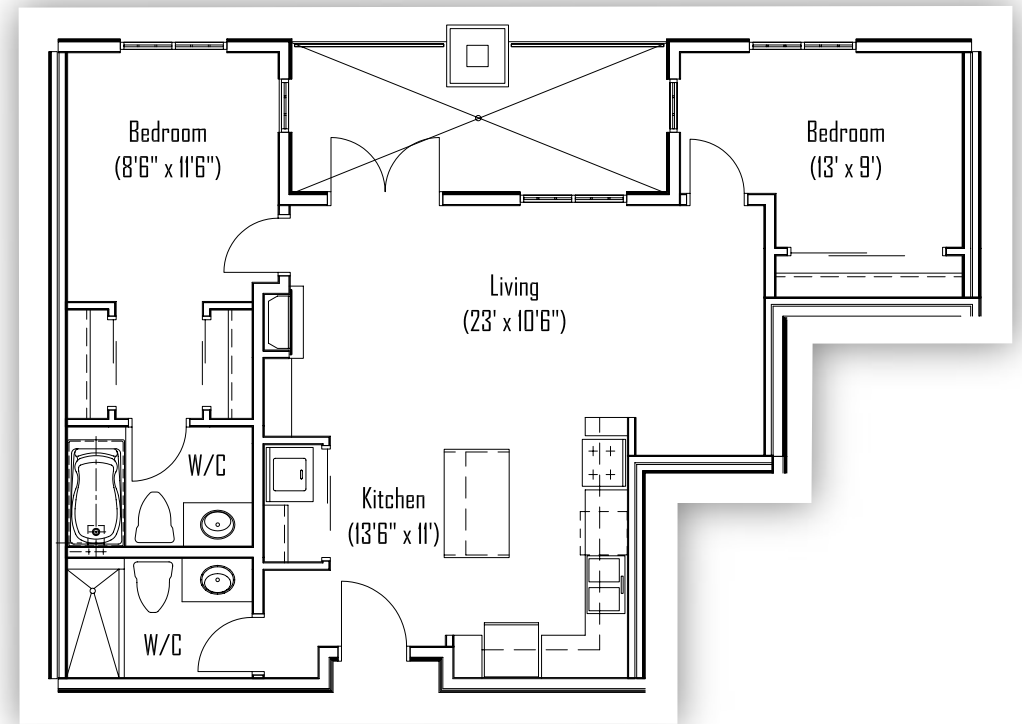

GLENCOE - Unit E

2 Bedroom - 836 Sq Ft

GALLOWAY - Unit E1

2 Bedroom - 892 Sq Ft

Live the Legend

Glencoe & Galloway

All pictures are representative only. The developer reserves the right to modify or change sizes, prices, layout and specifications without notice.