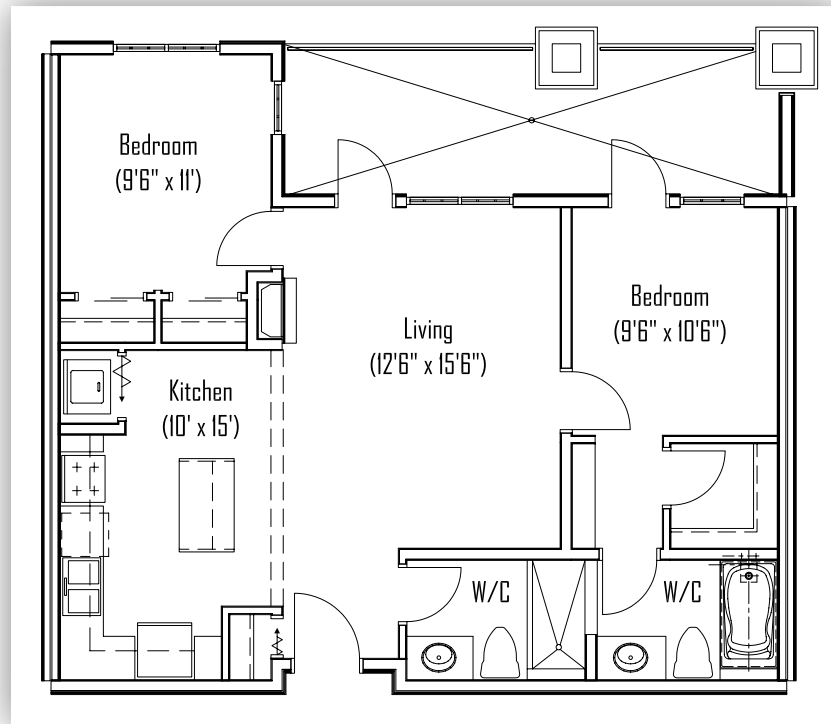

GLENCOE - Unit E

2 Bedroom - 836 Sq Ft

GALLOWAY - Unit E1

2 Bedroom - 892 Sq Ft

Live the Legend

Glencoe & Galloway

All pictures are representative only. The developer reserves the right to modify or change sizes, prices, layout and specifications without notice.