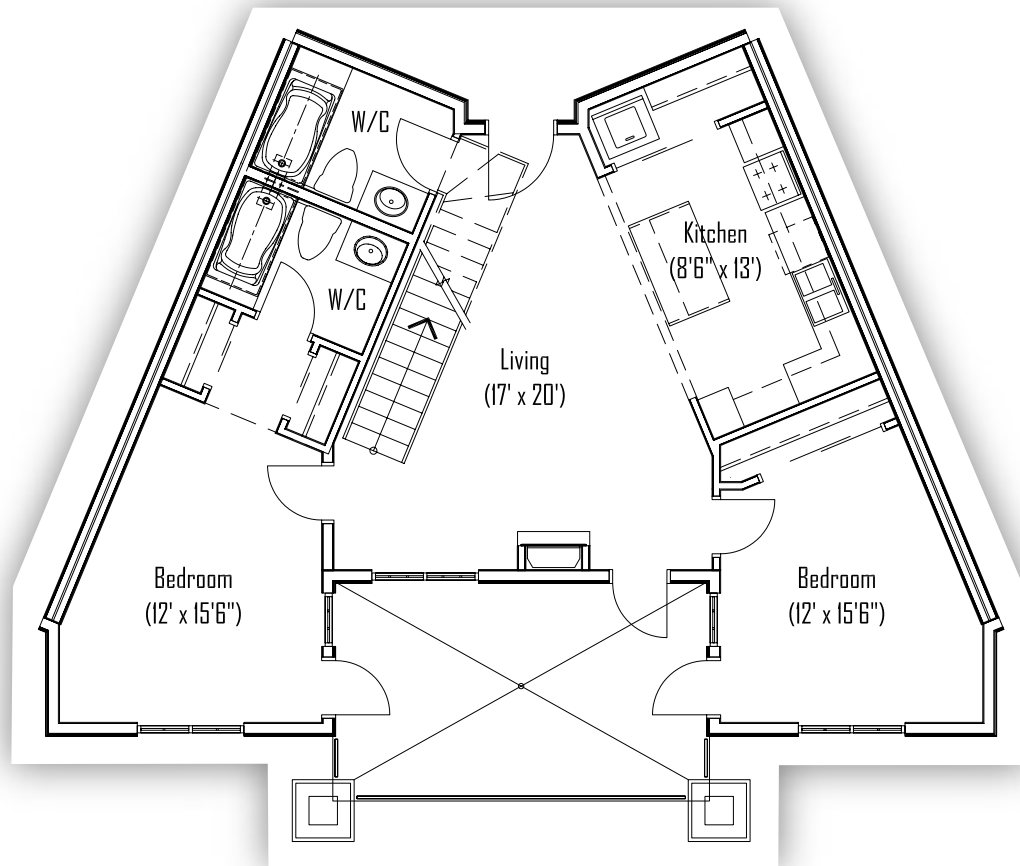

EDINBURGH - Unit H (Fourth Floor only)

2 Bedroom - 921 Sq Ft

EDINBURGH - Unit H (Loft)

153 Sq Ft

Live the Legend

Edinburgh

All pictures are representative only. The developer reserves the right to modify or change sizes, prices, layout and specifications without notice.