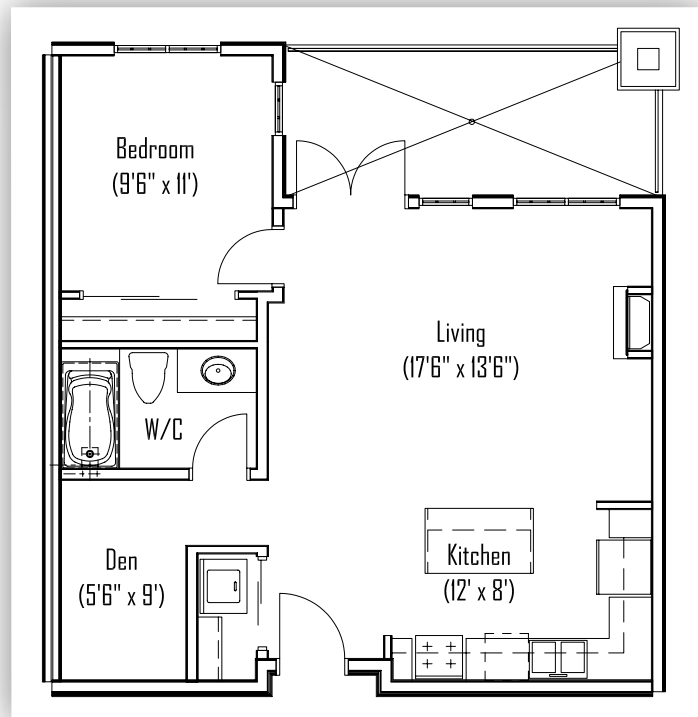

CAMERON - Unit F2

1 Bedroom - 706 Sq Ft

GLASGOW - Unit H

2 Bedroom - 921 Sq Ft

Live the Legend

Cameron & Glasgow

All pictures are representative only. The developer reserves the right to modify or change sizes, prices, layout and specifications without notice.