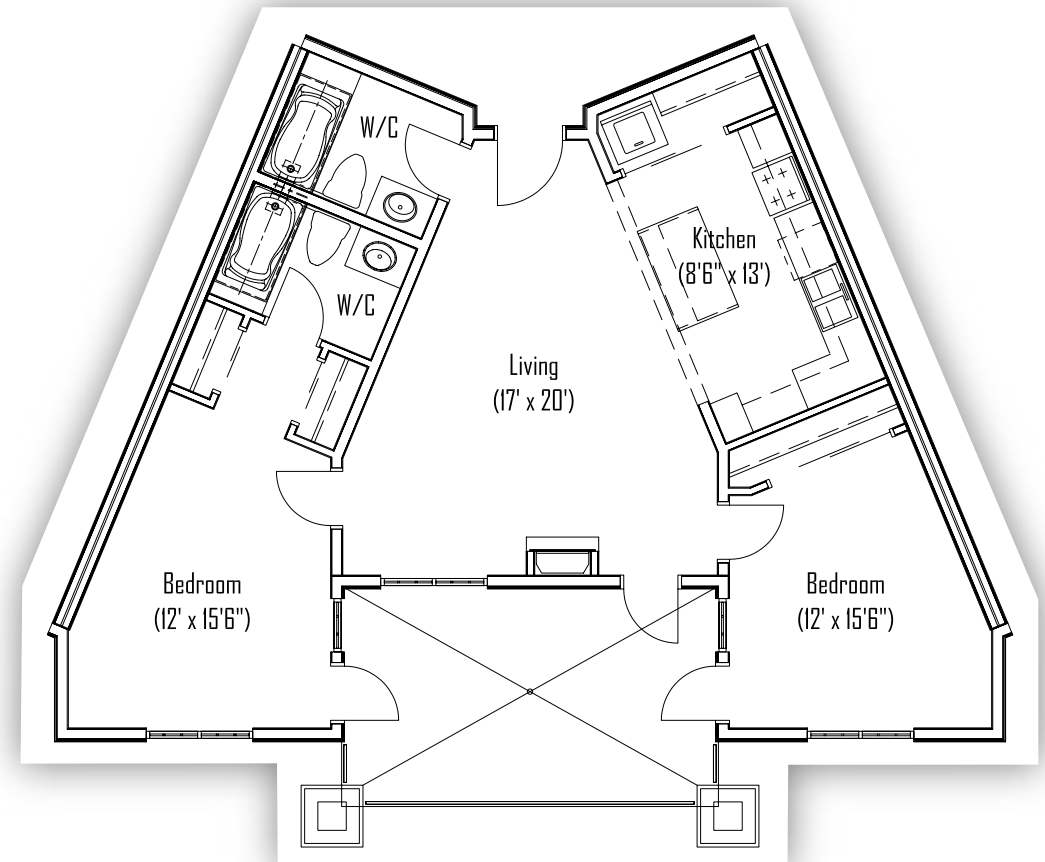

CAMERON - Unit F2

1 Bedroom - 706 Sq Ft

GLASGOW - Unit H

2 Bedroom - 921 Sq Ft

Live the Legend

Cameron & Glasgow

All pictures are representative only. The developer reserves the right to modify or change sizes, prices, layout and specifications without notice.